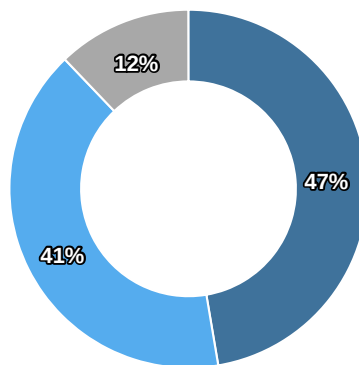

#NationalDonutDay

12,105

Top sources

Instagram Twitter Other

Total impressions

#NationalDonutDay

121,474,253

Advanced report

Analyzed period: 05/28/2018 - 06/04/2018

Mentions over time by source

Positive-negative sentiment ratio

Top influencers by number of mentions

PRIVATE USER	63
SWARMAPP.COM	24
@DINFOMALL	21
@RAZAMAKHATUN	19
@NUTRISHATIVES	17
@RAULOROZCO	16
INSTAGRAM.COM	13
@SPRINKLR	10
@DUNKINDONUTS	10
DUNKIN' DONUTS	10

Locations

Top locations

UNITED STATES	10,910
CANADA	209
UNITED KINGDOM	150
JAPAN	89
SWITZERLAND	86
MEXICO	70
AUSTRALIA	69
JERSEY	59
BELGIUM	54
GERMANY	54

Top languages

ENGLISH	11,898
TAGALOG	275
UNDEFINED	158
SPANISH; CASTILIAN	73
FRENCH	44
JAPANESE	43
ITALIAN	38
INDONESIAN	36
LITHUANIAN	30
GERMAN	29