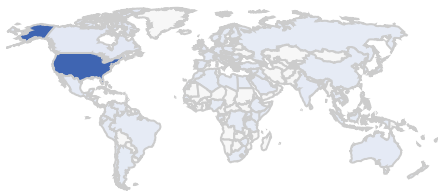

Top influencers by source

Twitter	Facebook	Web	Instagram
@RAZAMAK... 19	PRIVATE US... 55	SWARMAPP... 27	THEFIDMLIFE 9
@DUNKIND... 18	DUNKIN' D... 10	INSTAGRA... 20	SINGLEINT... 8
@NUTRISH... 17	UNKNOWN ... 8	SCOOPNES... 8	MERCEDES... 6
@RAULORO... 16	TIP HERO 6	IHEART.COM 6	PETPROPE... 6
@SPRINKLR 10	FASHION N... 5	CBSLOCAL... 3	REFRESH_... 6
@DINFOMALL 9	MIKE DORIA 5	ONENEWS... 3	CHUBBY.PA... 5
@DONUTSA... 8	URBAN FAR... 5	12NEWS.COM 2	EDIBLEARR... 5
@KIMV4644 6	BRIDES 4	DUNKINDO... 2	THEBAKED... 5
@LF12SUVB... 6	FOXY 107.1/... 4	KXXV.COM 2	SYDNEYDO... 4
@MONSUR0... 6	AERIE LANE 3	NEWSCENT... 2	DONUTDEV... 3

Advanced report

Analyzed period: 05/28/2018 - 06/04/2018

Top influencers by reach

Facebook		Twitter		Instagram		Web	
TASTY	4,762,143	@TYRABANKS	777,243	HOPEBEEL	277,430	WIKIA.COM	447,398
HUAWEI MOBILE	2,418,784	@MINDYKALING	700,416	CHELSWEETS	275,530	CNET.COM	213,434
FC BAYERN MUNICH	2,186,747	@DISNEYPIXAR	583,920	CARTOONNETWO...	244,460	DAILYMAIL.CO.UK	133,841
DISCOVERY	2,084,259	@DISCOVERY	422,309	LEEANNELOCKEN	230,020	USATODAY.COM	109,603
METDAAN	1,982,177	@SONIC_HEDGEH...	399,526	XO.RACHELPITZEL	160,660	SIMPLEMOST.COM	62,246
WWE	1,966,006	@SHAYMITCH	348,782	JULIANBAKERY	135,050	FOXNEWS.COM	58,048
TOY STORY	1,644,740	@FOODANDWINE	340,046.5	PAULSFOODHAUL	99,504	FOXLA.COM	25,205
TIP HERO	1,064,985	@KARLIEKLOSS	329,239	AUBRIEB	85,290	SNOPE.SCOM	18,645
ASHLEY TISDALE	1,011,669	@PLLTVSERIES	308,617	BESTOFVEGAN	82,440	FOX29.COM	16,199
UP	982,734	@ITSDOUGTHEPUG	279,808	RACHELDOESSTUFF	75,190	THEWRAP.COM	12,985

Locations

Top locations

UNITED STATES	10,910
CANADA	209
UNITED KINGDOM	150
JAPAN	89
SWITZERLAND	86
MEXICO	70
AUSTRALIA	69
JERSEY	59
BELGIUM	54
GERMANY	54

Top languages

ENGLISH	11,898
TAGALOG	275
UNDEFINED	158
SPANISH; CASTILIAN	73
FRENCH	44
JAPANESE	43
ITALIAN	38
INDONESIAN	36
LITHUANIAN	30
GERMAN	29