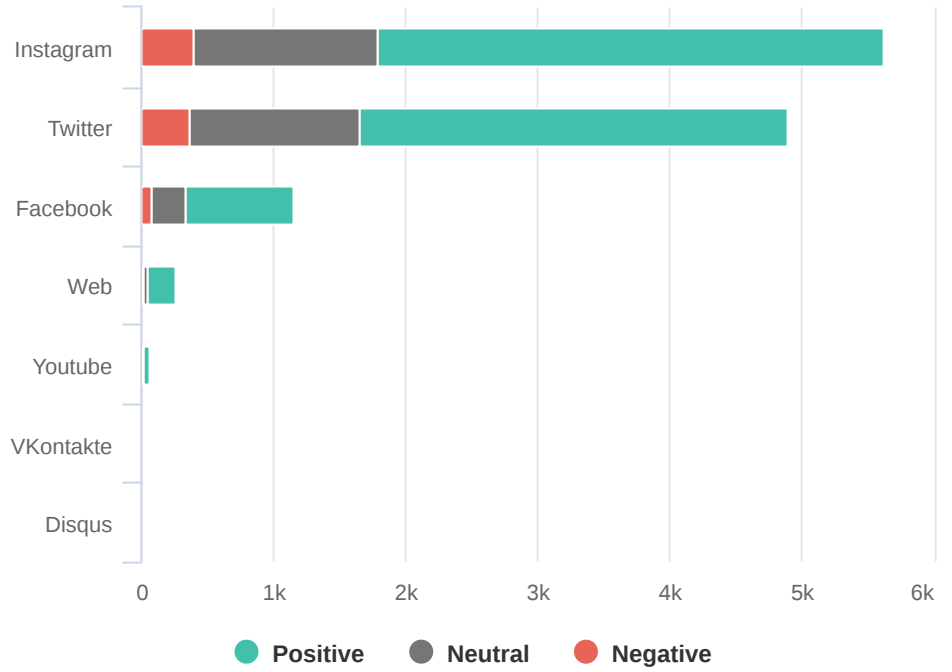

Locations

Top locations

UNITED STATES	10,910
CANADA	209
UNITED KINGDOM	150
JAPAN	89
SWITZERLAND	86
MEXICO	70
AUSTRALIA	69
JERSEY	59
BELGIUM	54
GERMANY	54

Top languages

ENGLISH	11,898
TAGALOG	275
UNDEFINED	158
SPANISH; CASTILIAN	73
FRENCH	44
JAPANESE	43
ITALIAN	38
INDONESIAN	36
LITHUANIAN	30
GERMAN	29

Advanced report

Analyzed period: 05/28/2018 - 06/04/2018

Sentiment ratio

● Positive ● Neutral ● Negative

Sentiment ratio by channel

Sentiment over time

Advanced report

Analyzed period: 05/28/2018 - 06/04/2018

Top influencers by sentiment

Positive

Negative

@NUTRISHATIVES	16	@RAULOROZCO	16
@DINFOMALL	12	@GUNNELJOJANSSO7	4
PRIVATE USER	12	@LADY_SKEETER	4
INSTAGRAM.COM	12	@TAMMYWHIPPLE12	3
@DONUTSARECRAZY	9	@LDYWDE	2
THEFIDMLIFE	9	@LOVEK9LOUIE	2
@KIMV4644	6	@EATRALEIGH	2
@MONSUR0218	6	HUSTLEDOUGH	2
REFRESH_CREATIONS	6	@CTXFOODBANK	1
@DUNKINDONUTS	5	ARAMARKUCALGARY	1