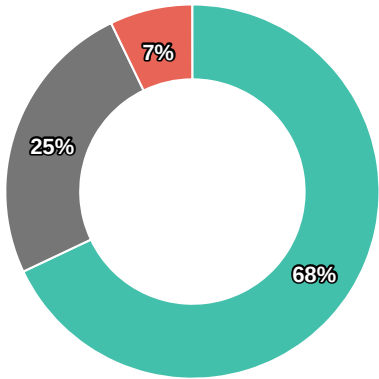

Advanced report

Analyzed period: 05/28/2018 - 06/04/2018

Top influencers by reach

Facebook		Twitter		Instagram		Web	
TASTY	4,762,143	@TYRABANKS	777,243	HOPEBEEL	277,430	WIKIA.COM	447,398
HUAWEI MOBILE	2,418,784	@MINDYKALING	700,416	CHELSWEETS	275,530	CNET.COM	213,434
FC BAYERN MUNICH	2,186,747	@DISNEYPIXAR	583,920	CARTOONNETWO...	244,460	DAILYMAIL.CO.UK	133,841
DISCOVERY	2,084,259	@DISCOVERY	422,309	LEEANNELOCKEN	230,020	USATODAY.COM	109,603
METDAAN	1,982,177	@SONIC_HEDGEH...	399,526	XO.RACHELPITZEL	160,660	SIMPLEMOST.COM	62,246
WWE	1,966,006	@SHAYMITCH	348,782	JULIANBAKERY	135,050	FOXNEWS.COM	58,048
TOY STORY	1,644,740	@FOODANDWINE	340,046.5	PAULSFOODHAUL	99,504	FOXLA.COM	25,205
TIP HERO	1,064,985	@KARLIEKLOSS	329,239	AUBRIEB	85,290	SNOPE.SCOM	18,645
ASHLEY TISDALE	1,011,669	@PLLTVSERIES	308,617	BESTOFVEGAN	82,440	FOX29.COM	16,199
UP	982,734	@ITSDOUGTHEPUG	279,808	RACHELDOESSTUFF	75,190	THEWRAP.COM	12,985

Locations

Top locations

UNITED STATES	10,910
CANADA	209
UNITED KINGDOM	150
JAPAN	89
SWITZERLAND	86
MEXICO	70
AUSTRALIA	69
JERSEY	59
BELGIUM	54
GERMANY	54

Top languages

ENGLISH	11,898
TAGALOG	275
UNDEFINED	158
SPANISH; CASTILIAN	73
FRENCH	44
JAPANESE	43
ITALIAN	38
INDONESIAN	36
LITHUANIAN	30
GERMAN	29

Advanced report

Analyzed period: 05/28/2018 - 06/04/2018

Sentiment ratio

● Positive ● Neutral ● Negative

Sentiment ratio by channel

Sentiment over time

Advanced report

Analyzed period: 05/28/2018 - 06/04/2018