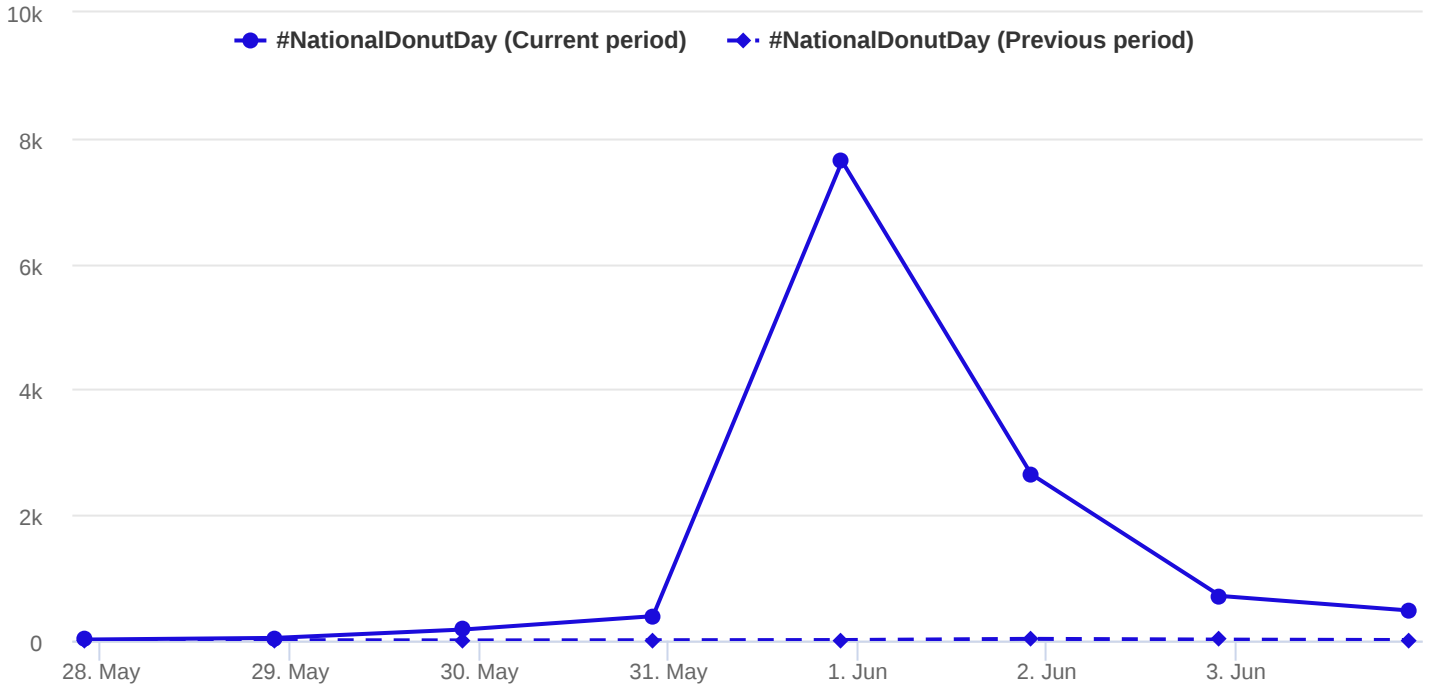

Advanced report

A detailed analysis with a breakdown of the most important metrics.

ANALYZED PERIOD:
28.05.2018 - 04.06.2018

Advanced report

Analyzed period: 05/28/2018 - 06/04/2018

Mentions over time

Number of mentions

#NationalDonutDay

12,105

Top sources

Instagram Twitter Other

Total impressions

#NationalDonutDay

121,474,253

Advanced report

Analyzed period: 05/28/2018 - 06/04/2018

Mentions over time by source

Positive-negative sentiment ratio

Top influencers by number of mentions

PRIVATE USER	63
SWARMAPP.COM	24
@DINFOMALL	21
@RAZAMAKHATUN	19
@NUTRISHATIVES	17
@RAULOROZCO	16
INSTAGRAM.COM	13
@SPRINKLR	10
@DUNKINDONUTS	10
DUNKIN' DONUTS	10