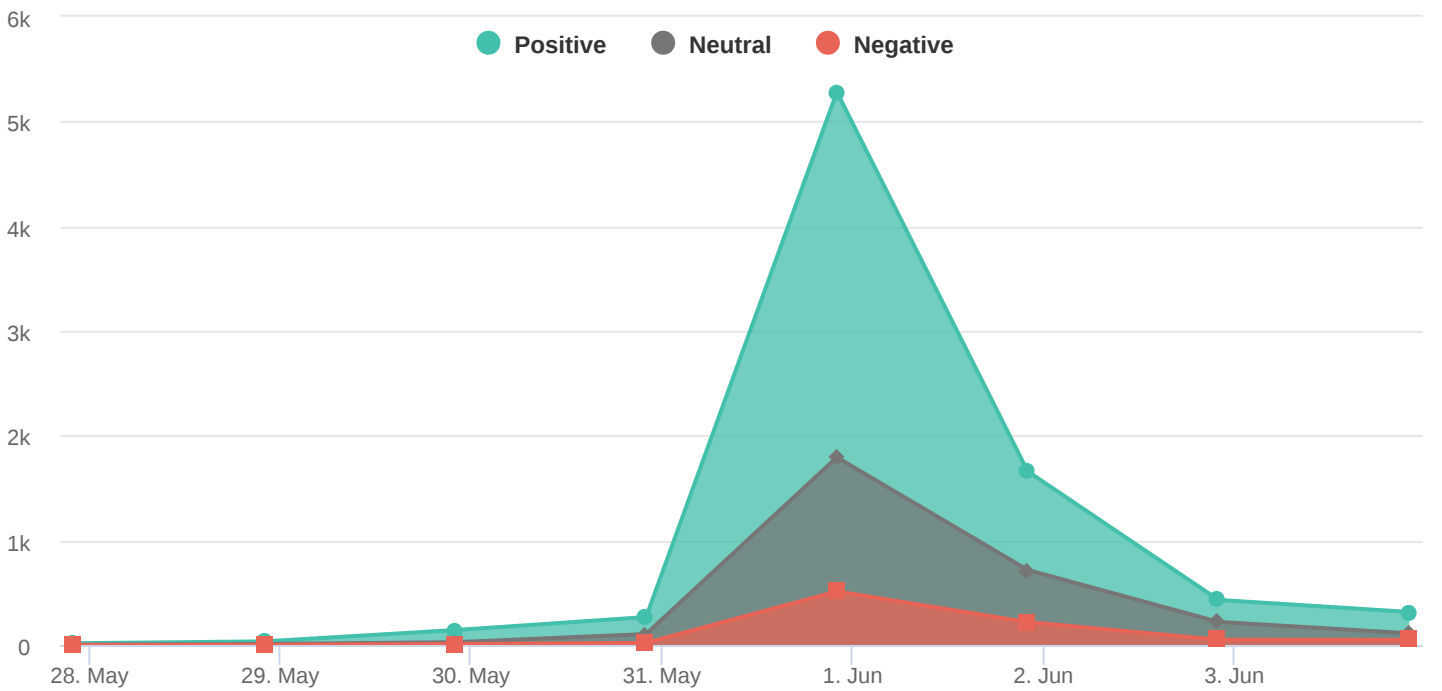

Advanced report

Analyzed period: 05/28/2018 - 06/04/2018

Sentiment ratio

● Positive ● Neutral ● Negative

Sentiment ratio by channel

Sentiment over time

Advanced report

Analyzed period: 05/28/2018 - 06/04/2018

Top influencers by sentiment

Positive

Negative

@NUTRISHATIVES	16	@RAULOROZCO	16
@DINFOMALL	12	@GUNNELJOJANSSO7	4
PRIVATE USER	12	@LADY_SKEETER	4
INSTAGRAM.COM	12	@TAMMYWHIPPLE12	3
@DONUTSARECRAZY	9	@LDYWDE	2
THEFIDMLIFE	9	@LOVEK9LOUIE	2
@KIMV4644	6	@EATRALEIGH	2
@MONSUR0218	6	HUSTLEDOUGH	2
REFRESH_CREATIONS	6	@CTXFOODBANK	1
@DUNKINDONUTS	5	ARAMARKUCALGARY	1