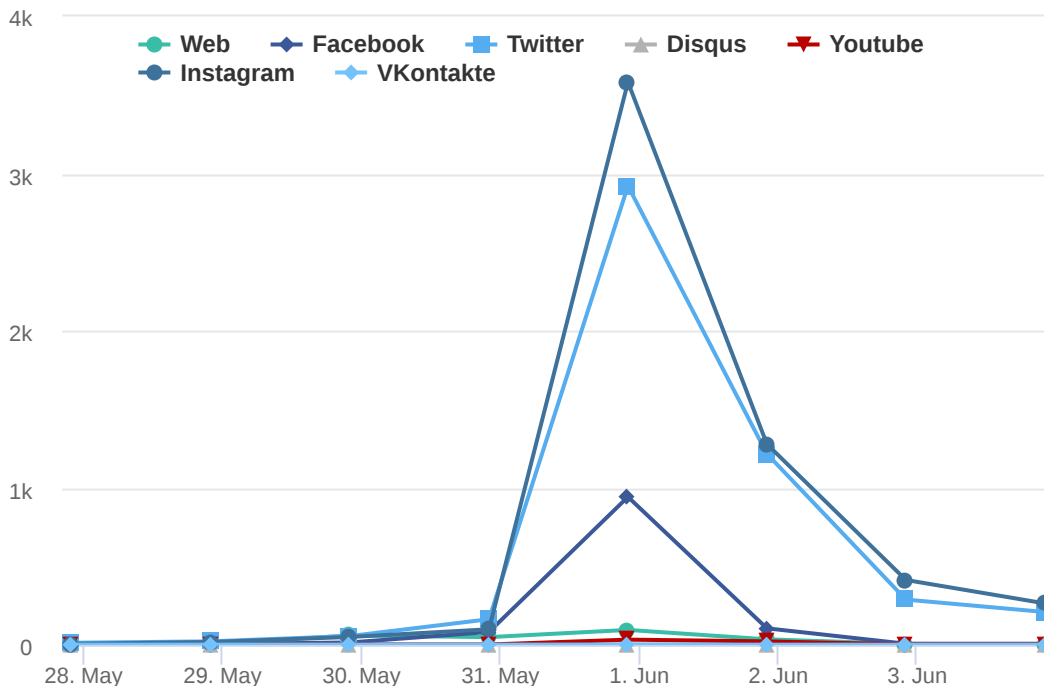

#NationalDonutDay

12,105

Top sources

Instagram Twitter Other

Total impressions

#NationalDonutDay

121,474,253

Advanced report

Analyzed period: 05/28/2018 - 06/04/2018

Mentions over time by source

Positive-negative sentiment ratio

Top influencers by number of mentions

PRIVATE USER	63
SWARMAPP.COM	24
@DINFOMALL	21
@RAZAMAKHATUN	19
@NUTRISHATIVES	17
@RAULOROZCO	16
INSTAGRAM.COM	13
@SPRINKLR	10
@DUNKINDONUTS	10
DUNKIN' DONUTS	10

Locations

Top locations

UNITED STATES	10,910
CANADA	209
UNITED KINGDOM	150
JAPAN	89
SWITZERLAND	86
MEXICO	70
AUSTRALIA	69
JERSEY	59
BELGIUM	54
GERMANY	54

Top languages

ENGLISH	11,898
TAGALOG	275
UNDEFINED	158
SPANISH; CASTILIAN	73
FRENCH	44
JAPANESE	43
ITALIAN	38
INDONESIAN	36
LITHUANIAN	30
GERMAN	29