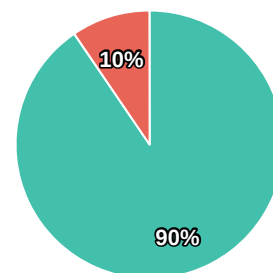

#NationalDonutDay

12,105

Top sources

Instagram Twitter Other

Total impressions

#NationalDonutDay

121,474,253

Advanced report

Analyzed period: 05/28/2018 - 06/04/2018

Mentions over time by source

Positive-negative sentiment ratio

Top influencers by number of mentions

PRIVATE USER	63
SWARMAPP.COM	24
@DINFOMALL	21
@RAZAMAKHATUN	19
@NUTRISHATIVES	17
@RAULOROZCO	16
INSTAGRAM.COM	13
@SPRINKLR	10
@DUNKINDONUTS	10
DUNKIN' DONUTS	10

Locations

Top locations

UNITED STATES	10,910
CANADA	209
UNITED KINGDOM	150
JAPAN	89
SWITZERLAND	86
MEXICO	70
AUSTRALIA	69
JERSEY	59
BELGIUM	54
GERMANY	54

Top languages

ENGLISH	11,898
TAGALOG	275
UNDEFINED	158
SPANISH; CASTILIAN	73
FRENCH	44
JAPANESE	43
ITALIAN	38
INDONESIAN	36
LITHUANIAN	30
GERMAN	29